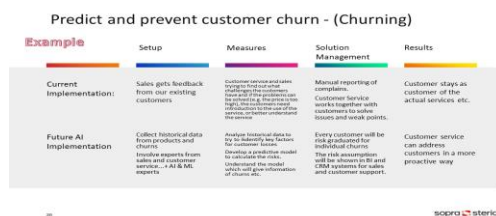

We provide our AI and ML experts, and you provide stakeholders from your side, such as leaders, area managers, domain experts, and someone from the IT side. Together, we identify your organization's opportunities and pain points and match them with the possibilities around AI and ML, creating a plan for practical implementation. As a bonus, the working group gains knowledge and experience in the subject.

The workshop begins with a creative moment where we think freely about business problems and opportunities. We then assist you with the steps from ideation to a potential AI Business Case, where the work of identifying the most profitable opportunities is done methodically.

Deliverables:

- An overview of AI and ML, including what they are, how they work, and why they matter to businesses.
- Ideation to a potential AI Business Case, AI and ML ethics
- Identifying the most profitable opportunities.
- Rough Plan - go through different best practice thoughts and strategies to get the most out of AI/ML.
- End the workshop with a rough plan for one or a couple of the business opportunities.

Contact us today to learn more about our AI & ML Workshop offer and start your journey towards digital transformation!

Contact us

Sopra Steria Sweden: +46 (0) 8 587 650 00

info.se@soprasteria.com

www.soprasteria.se

Our delivery usecase model from the workshop

Microsoft Cloud

sopra steria